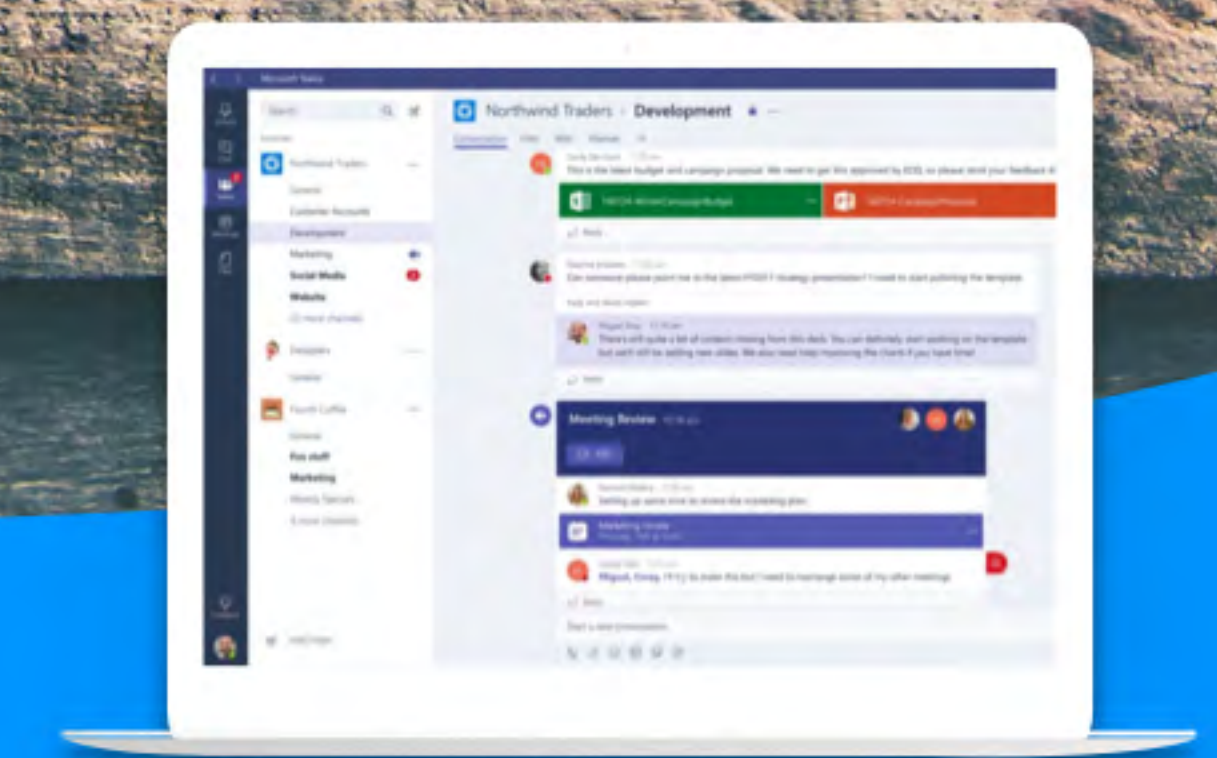

BOO!

SPIFFS so BIG, it's frightening.

Unbundled Call Path
Seats & Channels

on 6-49 Hosted
Seats or SIP Trunks

on 50-99 Hosted
Seats or SIP Trunks

on 100+ Hosted
Seats or SIP Trunks

NOW INCLUDING MICROSOFT TEAMS!

This promotion applies to orders placed between October 1, 2020 and October 31, 2020. Hosted Seat, SIP Trunk, and Microsoft Teams orders must contain 6 or more full priced / non discounted seats to qualify for promotional SPIFFs. Deals of less than 6 Hosted Seats, SIP Trunks, or Microsoft Teams will be capped at 2X. Microsoft Teams License Integration capped at 2X. Call path channel / seat model deals must be full priced / non discounted and follow a 3:1 seat to channel ratio to qualify for a SPIFF. All orders must include a 36-month term agreement to qualify for promotional SPIFFs. See additional terms and conditions at net2phone.com/spiff-terms.