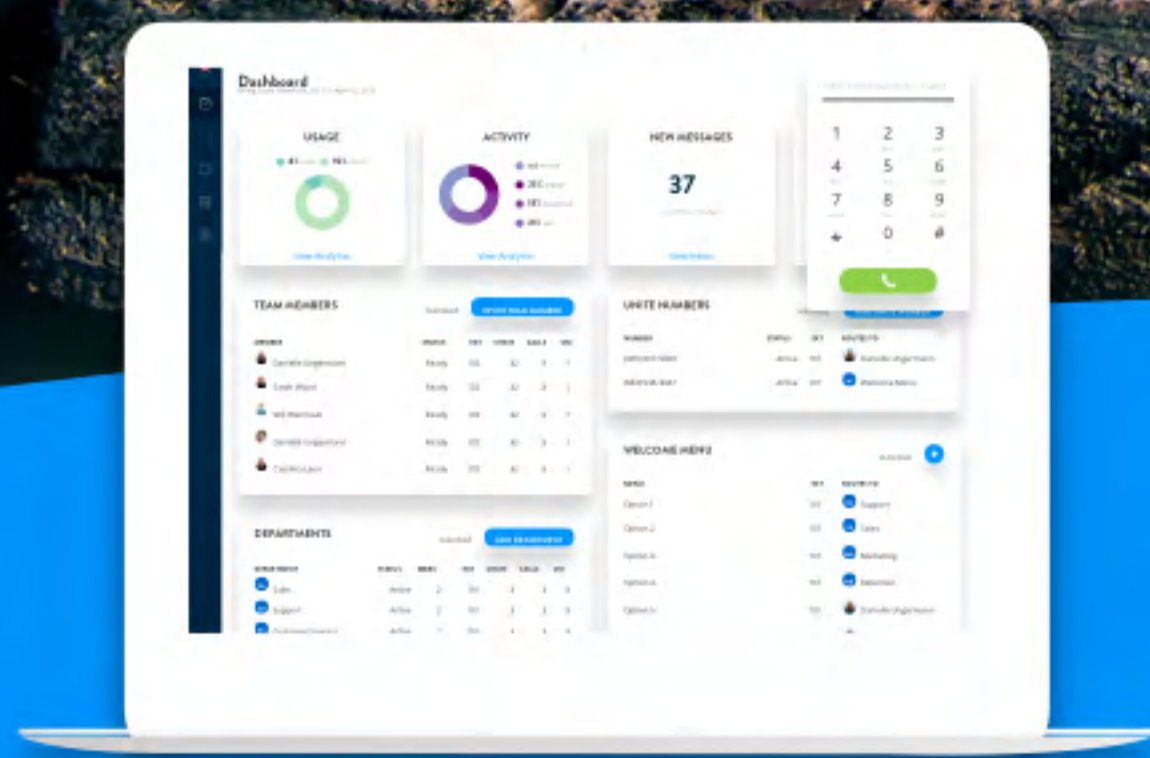

BOO!

SPIFFS so BIG, it's frightening.

Unbundled Call Path
Seats & Channels

on 6-49 Hosted
Seats or SIP Trunks

on 50-99 Hosted
Seats or SIP Trunks

on 100+ Hosted
Seats or SIP Trunks

NOW INCLUDING MICROSOFT TEAMS!

This promotion applies to orders placed between October 1, 2020 and October 31, 2020. Hosted Seat, SIP Trunk, and Microsoft Teams orders must contain 6 or more full priced / non discounted seats to qualify for promotional SPIFFs. Deals of less than 6 Hosted Seats, SIP Trunks, or Microsoft Teams will be capped at 2X. Microsoft Teams License Integration capped at 2X. Call path channel / seat model deals must be full priced / non discounted and follow a 3:1 seat to channel ratio to qualify for a SPIFF. All orders must include a 36-month term agreement to qualify for promotional SPIFFs. See additional terms and conditions at net2phone.com/spiff-terms.