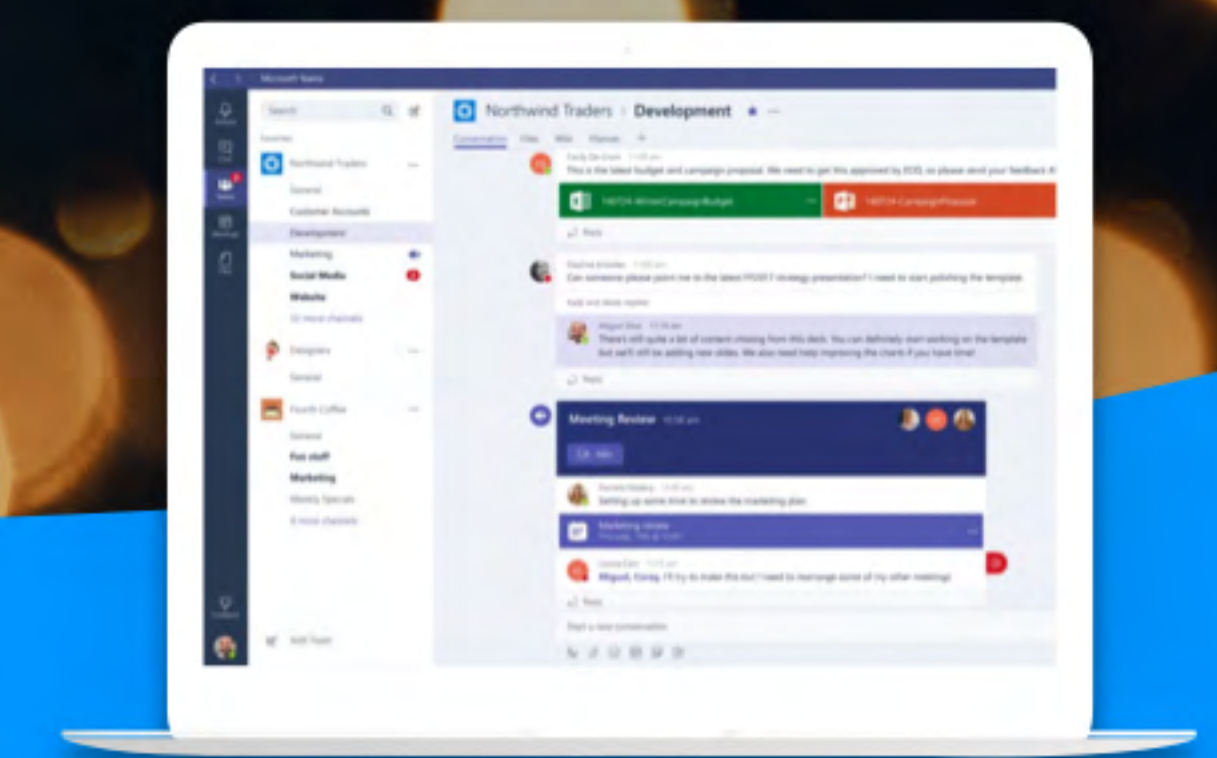

Ring in 2021 with MORE SPIFFS!

Make it your resolution 2 earn more with net2phone

Go big in '21

3X

Unbundled Call Path Seats & Channels

6X

on 5-49 Hosted Seats or SIP Trunks

7X

on 50-99 Hosted Seats or SIP Trunks

8X

on 100-499 Hosted Seats or SIP Trunks

10X

on 500+ Hosted Seats or SIP Trunks

This promotion applies to orders placed between January 1, 2021 and January 31, 2021. Hosted Seat, SIP Trunk, and Microsoft Teams orders must contain 5 or more full priced / non discounted seats to qualify for promotional SPIFFs. Deals of less than 5 Hosted Seats, SIP Trunks, or Microsoft Teams will be capped at 2X. Microsoft Teams License Integration capped at 2X. Call path channel / seat model deals must be full priced / non discounted and follow a 3:1 seat to channel ratio to qualify for a SPIFF. All orders must include a 36-month term agreement to qualify for promotional SPIFFs. See additional terms and conditions at net2phone.com/spiff-terms.