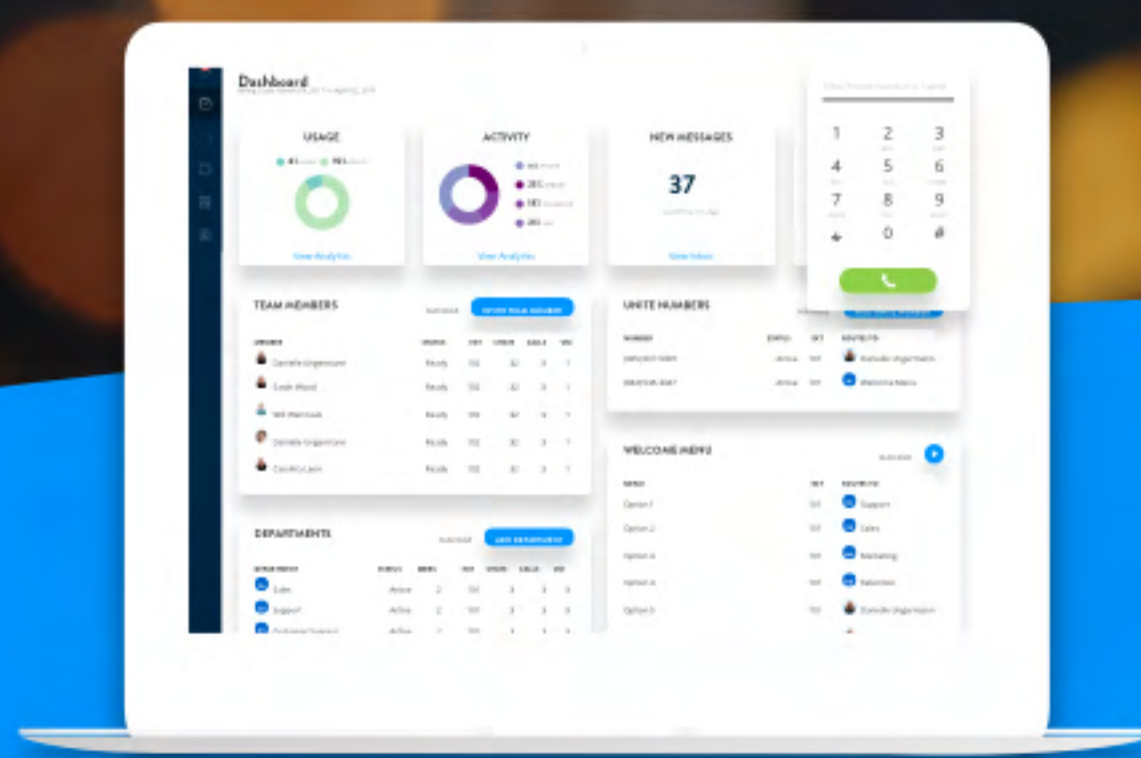

Ring in 2021 with MORE SPIFFS!

Make it your resolution 2 earn more with net2phone

Go big in '21

3X

Unbundled Call Path Seats & Channels

6X

on 5-49 Hosted Seats or SIP Trunks

7X

on 50-99 Hosted Seats or SIP Trunks

8X

on 100-499 Hosted Seats or SIP Trunks

10X

on 500+ Hosted Seats or SIP Trunks

This promotion applies to orders placed between January 1, 2021 and January 31, 2021. Hosted Seat, SIP Trunk, and Microsoft Teams orders must contain 5 or more full priced / non discounted seats to qualify for promotional SPIFFs. Deals of less than 5 Hosted Seats, SIP Trunks, or Microsoft Teams will be capped at 2X. Microsoft Teams License Integration capped at 2X. Call path channel / seat model deals must be full priced / non discounted and follow a 3:1 seat to channel ratio to qualify for a SPIFF. All orders must include a 36-month term agreement to qualify for promotional SPIFFs. See additional terms and conditions at net2phone.com/spiff-terms.