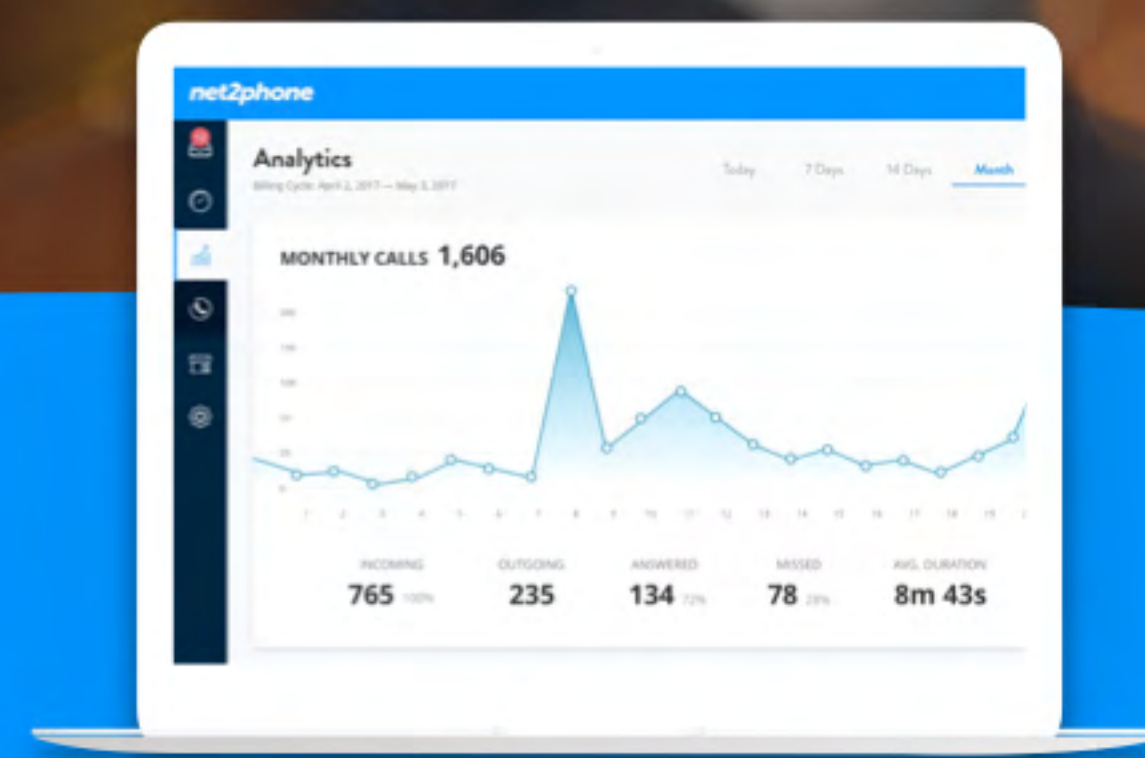

Ring in 2021 with MORE SPIFFS!

Make it your resolution 2 earn more with net2phone

Go big in '21

3X

Unbundled Call Path Seats & Channels

6X

on 5-49 Hosted Seats or SIP Trunks

7X

on 50-99 Hosted Seats or SIP Trunks

8X

on 100-499 Hosted Seats or SIP Trunks

10X

on 500+ Hosted Seats or SIP Trunks

This promotion applies to orders placed between January 1, 2021 and January 31, 2021. Hosted Seat, SIP Trunk, and Microsoft Teams orders must contain 5 or more full priced / non discounted seats to qualify for promotional SPIFFs. Deals of less than 5 Hosted Seats, SIP Trunks, or Microsoft Teams will be capped at 2X. Microsoft Teams License Integration capped at 2X. Call path channel / seat model deals must be full priced / non discounted and follow a 3:1 seat to channel ratio to qualify for a SPIFF. All orders must include a 36-month term agreement to qualify for promotional SPIFFs. See additional terms and conditions at net2phone.com/spiff-terms.